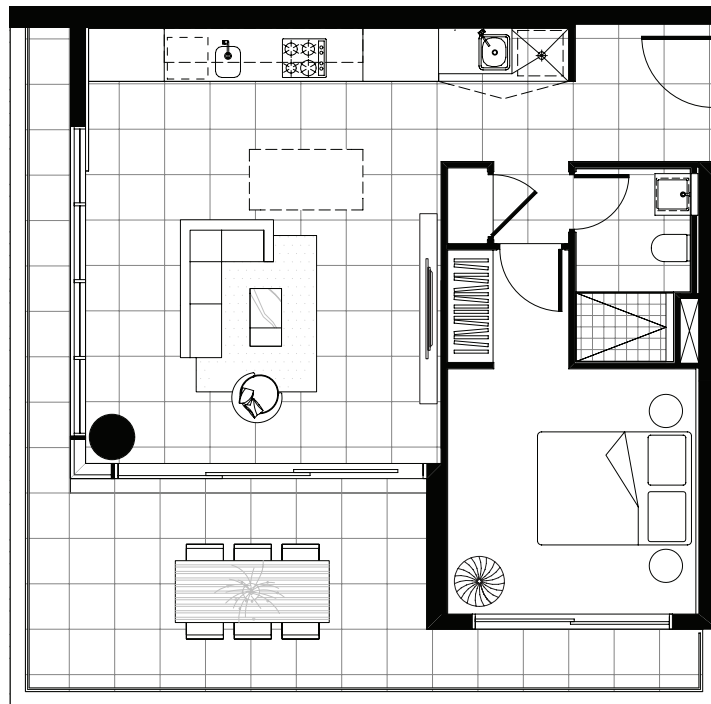

MALI

D
LEVELS 3-15

2 BEDROOM + MPR
2 BATHROOM
1 CAR SPACE

INTERNAL 90m²
BALCONY 14m²
TOTAL AREA 104m²

MALI

D1
LEVEL 2

2 BEDROOM + MPR
2 BATHROOM
1 CAR SPACE

INTERNAL 90m²
BALCONY 48m²
TOTAL AREA 138m²

MALI

E
LEVELS 3-8

1 BEDROOM
1 BATHROOM
1 CAR SPACE

INTERNAL 58m²
BALCONY 8m²
TOTAL AREA 66m²

MALI

E1
LEVEL 2

1 BEDROOM
1 BATHROOM
1 CAR SPACE

INTERNAL 58m²
BALCONY 25m²
TOTAL AREA 83m²

MALI

F
LEVELS 10-15

3 BEDROOM
3 BATHROOM
2 CAR SPACE

INTERNAL 125m²
BALCONY 41m²
TOTAL AREA 166m²

MALI

G

LEVELS 10-15

3 BEDROOM

3 BATHROOM

2 CAR SPACE

INTERNAL

BALCONY

TOTAL AREA

115m²

40m²

155m²