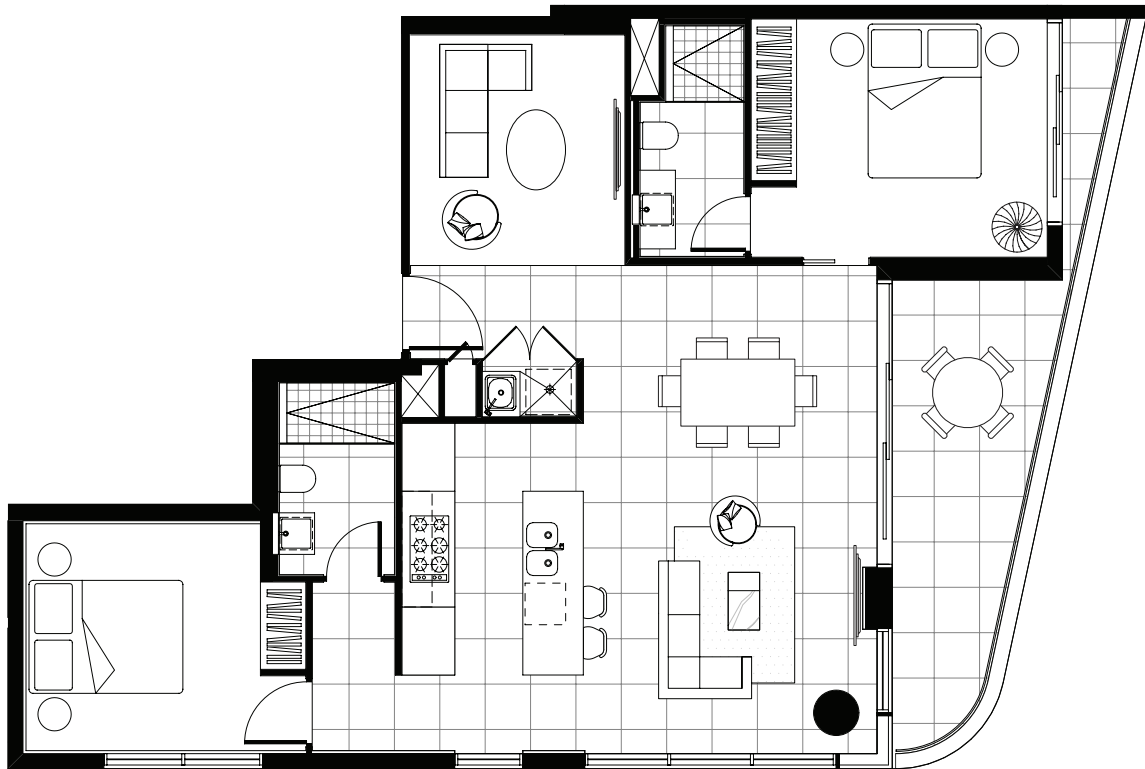

MALI

B
LEVELS 3-8

2 BEDROOM
2 BATHROOM
1 CAR SPACE

INTERNAL 100m²
BALCONY 20m²
TOTAL AREA 120m²

MALI

B1
LEVEL 2

2 BEDROOM
2 BATHROOM
1 CAR SPACE

INTERNAL 100m²
BALCONY 40m²
TOTAL AREA 140m²

MALI

C
LEVELS 3-8

2 BEDROOM
2 BATHROOM
1 CAR SPACE

INTERNAL 93m²
BALCONY 30m²
TOTAL AREA 123m²

MALI

C1
LEVEL 2

2 BEDROOM
2 BATHROOM
1 CAR SPACE

INTERNAL 93m²
BALCONY 75m²
TOTAL AREA 168m²

MALI

D
LEVELS 3-15

2 BEDROOM + MPR
2 BATHROOM
1 CAR SPACE

INTERNAL 90m²
BALCONY 14m²
TOTAL AREA 104m²

MALI

D1
LEVEL 2

2 BEDROOM + MPR
2 BATHROOM
1 CAR SPACE

INTERNAL 90m²
BALCONY 48m²
TOTAL AREA 138m²