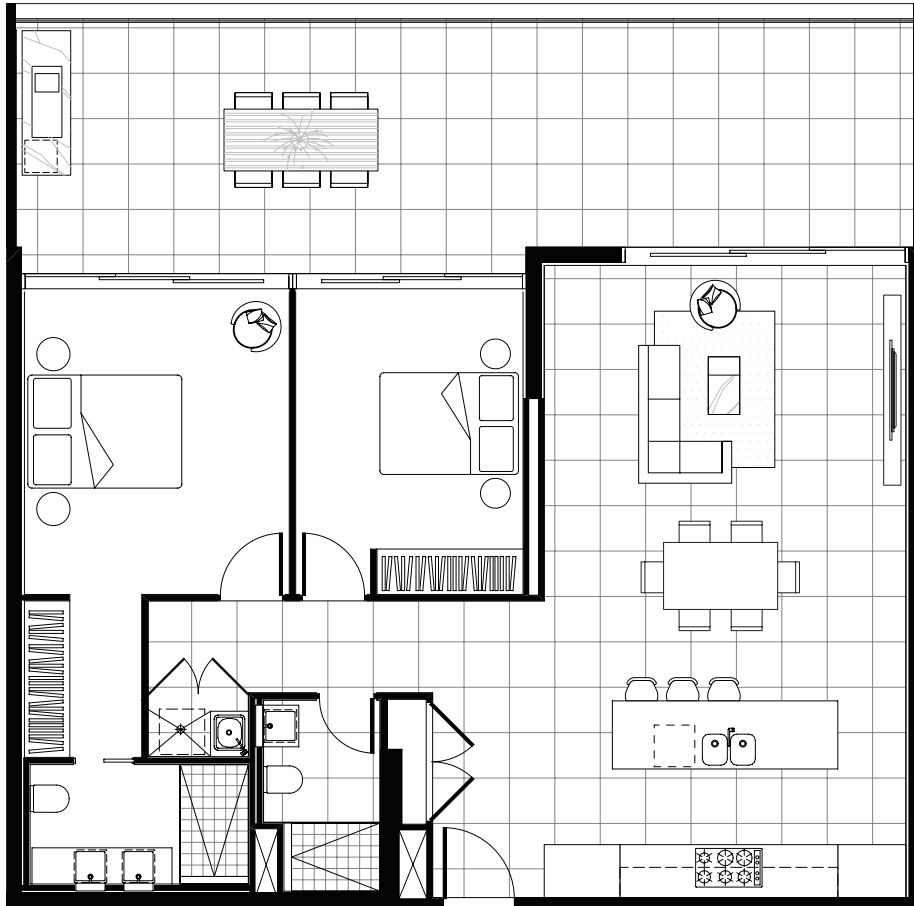

MALI

B
LEVELS 3-8

2 BEDROOM
2 BATHROOM
1 CAR SPACE

INTERNAL 100m²
BALCONY 20m²
TOTAL AREA 120m²

MALI

B1
LEVEL 2

2 BEDROOM
2 BATHROOM
1 CAR SPACE

INTERNAL 100m²
BALCONY 40m²
TOTAL AREA 140m²

MALI

C
LEVELS 3-8

2 BEDROOM
2 BATHROOM
1 CAR SPACE

INTERNAL 93m²
BALCONY 30m²
TOTAL AREA 123m²

MALI

C1
LEVEL 2

2 BEDROOM
2 BATHROOM
1 CAR SPACE

INTERNAL 93m²
BALCONY 75m²
TOTAL AREA 168m²