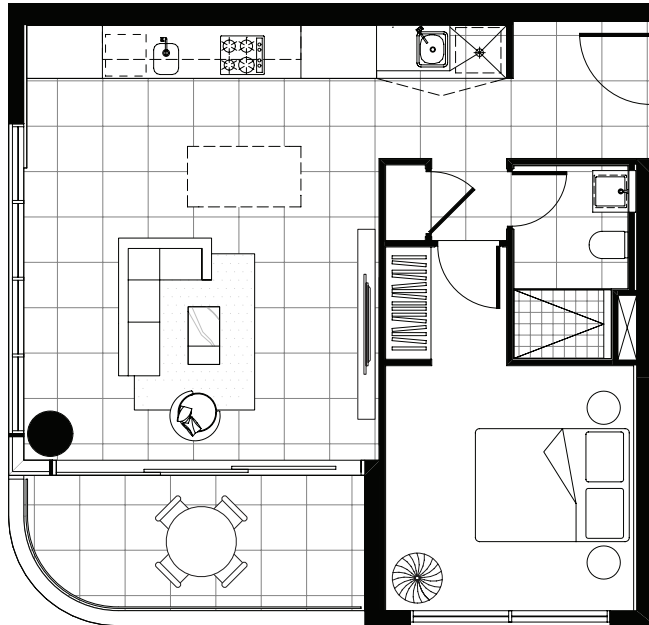

MALI

D
LEVELS 3-15

2 BEDROOM + MPR
2 BATHROOM
1 CAR SPACE

INTERNAL 90m²
BALCONY 14m²
TOTAL AREA 104m²

MALI

D1
LEVEL 2

2 BEDROOM + MPR
2 BATHROOM
1 CAR SPACE

INTERNAL 90m²
BALCONY 48m²
TOTAL AREA 138m²

MALI

E
LEVELS 3-8

1 BEDROOM
1 BATHROOM
1 CAR SPACE

INTERNAL 58m²
BALCONY 8m²
TOTAL AREA 66m²

MALI

E1
LEVEL 2

1 BEDROOM
1 BATHROOM
1 CAR SPACE

INTERNAL 58m²
BALCONY 25m²
TOTAL AREA 83m²