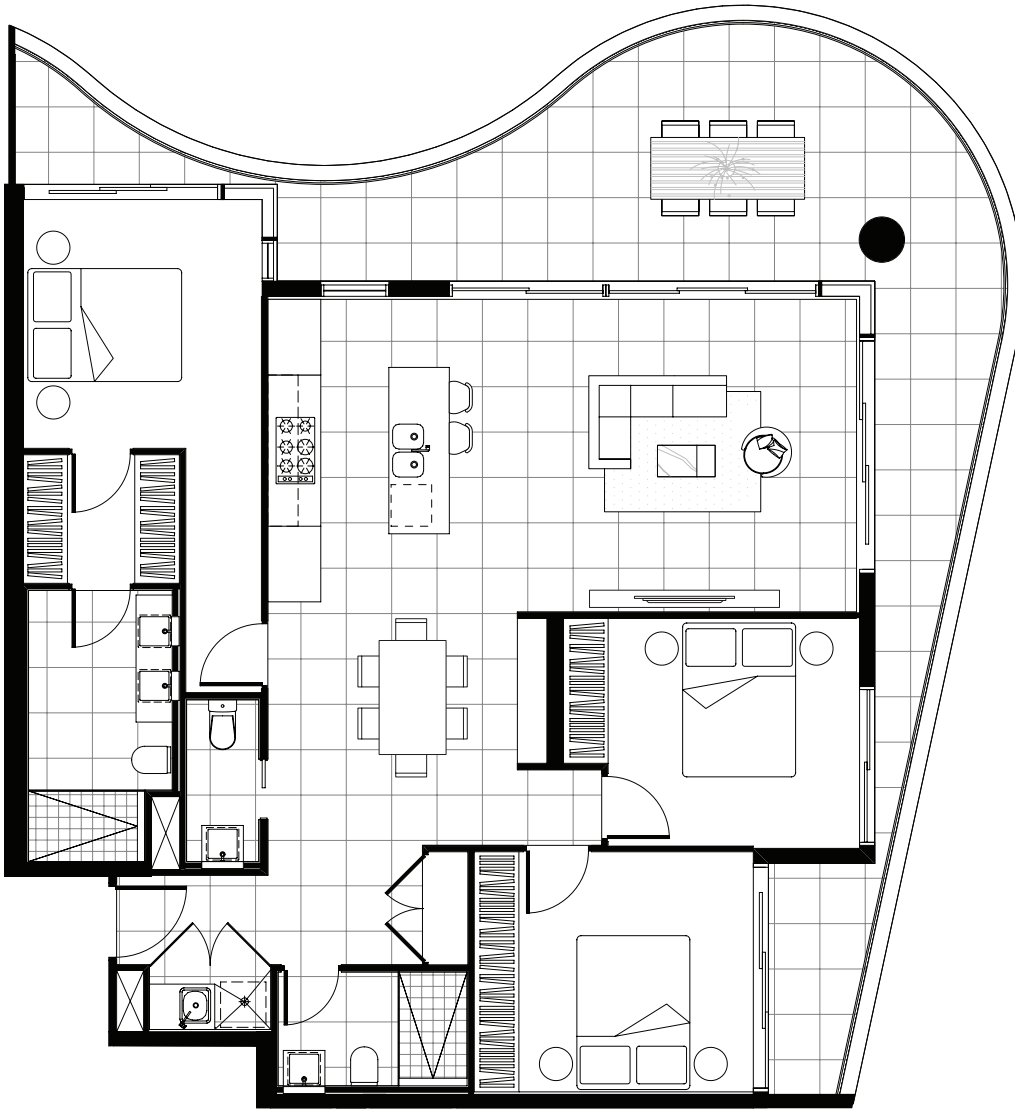

MALI

F
LEVELS 10-15

3 BEDROOM
3 BATHROOM
2 CAR SPACE

INTERNAL 125m²
BALCONY 41m²
TOTAL AREA 166m²

MALI

G

LEVELS 10-15

3 BEDROOM