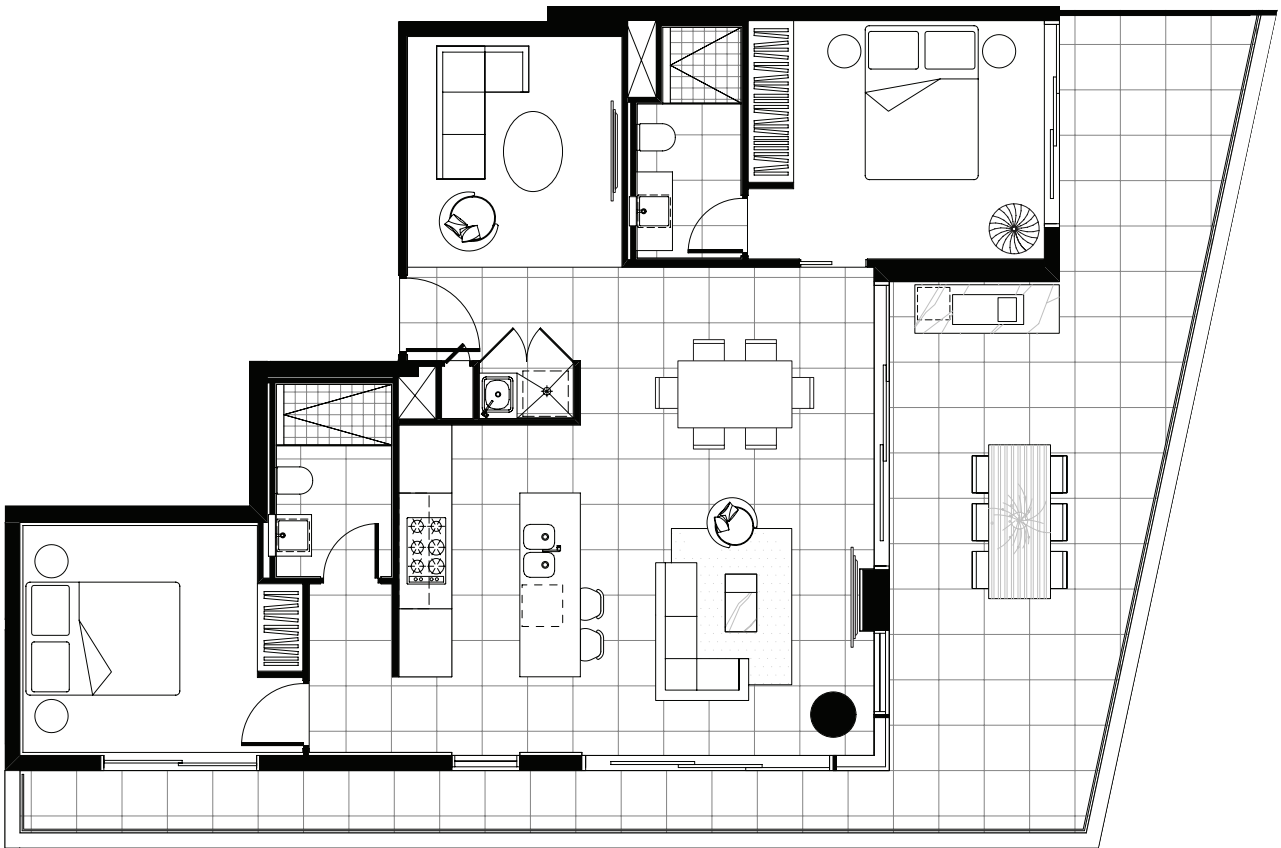

MALI

D
LEVELS 3-15

2 BEDROOM + MPR
2 BATHROOM
1 CAR SPACE

INTERNAL 90m²
BALCONY 14m²
TOTAL AREA 104m²

MALI

D1
LEVEL 2

2 BEDROOM + MPR
2 BATHROOM
1 CAR SPACE

INTERNAL 90m²
BALCONY 48m²
TOTAL AREA 138m²

MALI

E
LEVELS 3-8

1 BEDROOM
1 BATHROOM
1 CAR SPACE

INTERNAL 58m²
BALCONY 8m²
TOTAL AREA 66m²

MALI

E1
LEVEL 2

1 BEDROOM
1 BATHROOM
1 CAR SPACE

INTERNAL 58m²
BALCONY 25m²
TOTAL AREA 83m²